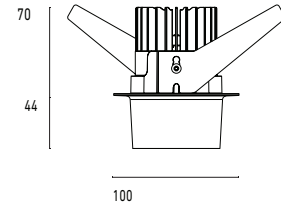

101 10 000313.022

Model

Name	Mono 100 Type 3 Recessed Downlighter
Finish	Structured Black
Area	Indoor

System

Power (Luminaire)	16W
Power (System)	19W
Voltage	240V-AC
Optics	Rotationally Symmetrical Direct 30°
Colour Temperature	3000°K
Luminous Flux	1300lm
TM30	Rf95 Rg103
CRI	Ra98
Lumen Maintenance	L90 B10 50000hrs
Chromacity	<3 McAdam Step Ellipse
Articulation	Fixed
Cut-Out	
Ingress Protection	IP44
Control Device	Remote Phase DIM (Included)
Class	III